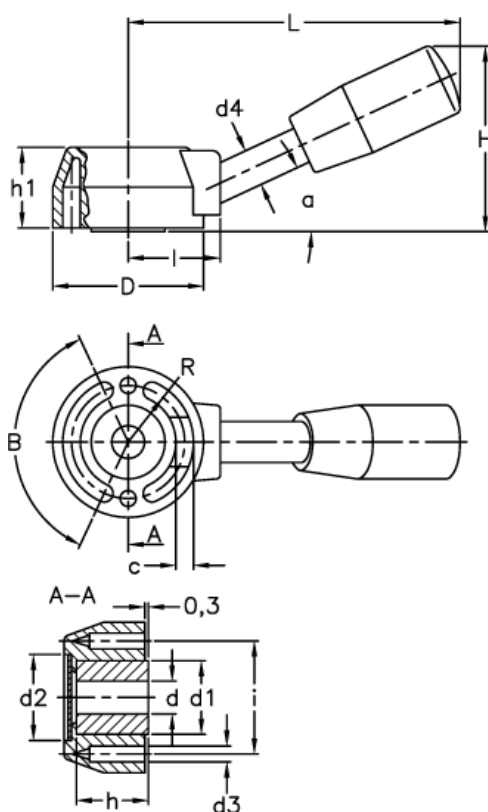

Data Sheet

Article number: 2306033102
Description: E+G Control lever
LBR.37/85 A-10

Measures

a (degrees) = 25	d H7 = 10
B (degrees) = 125 +/-1	h = 17
c = 4.3	H = 46
D = 37	h1 = 20
d1 = 18	i = 26
d2 = 21	l = 22
d3 = 5	L = 81
d4 = 10	R = 13.8